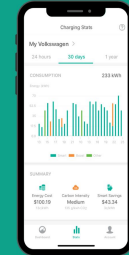

GridShift

Managed EV charging app that optimizes charging to reduce associated costs and emissions.

See more about SVCE's [rebates and offers!](#)