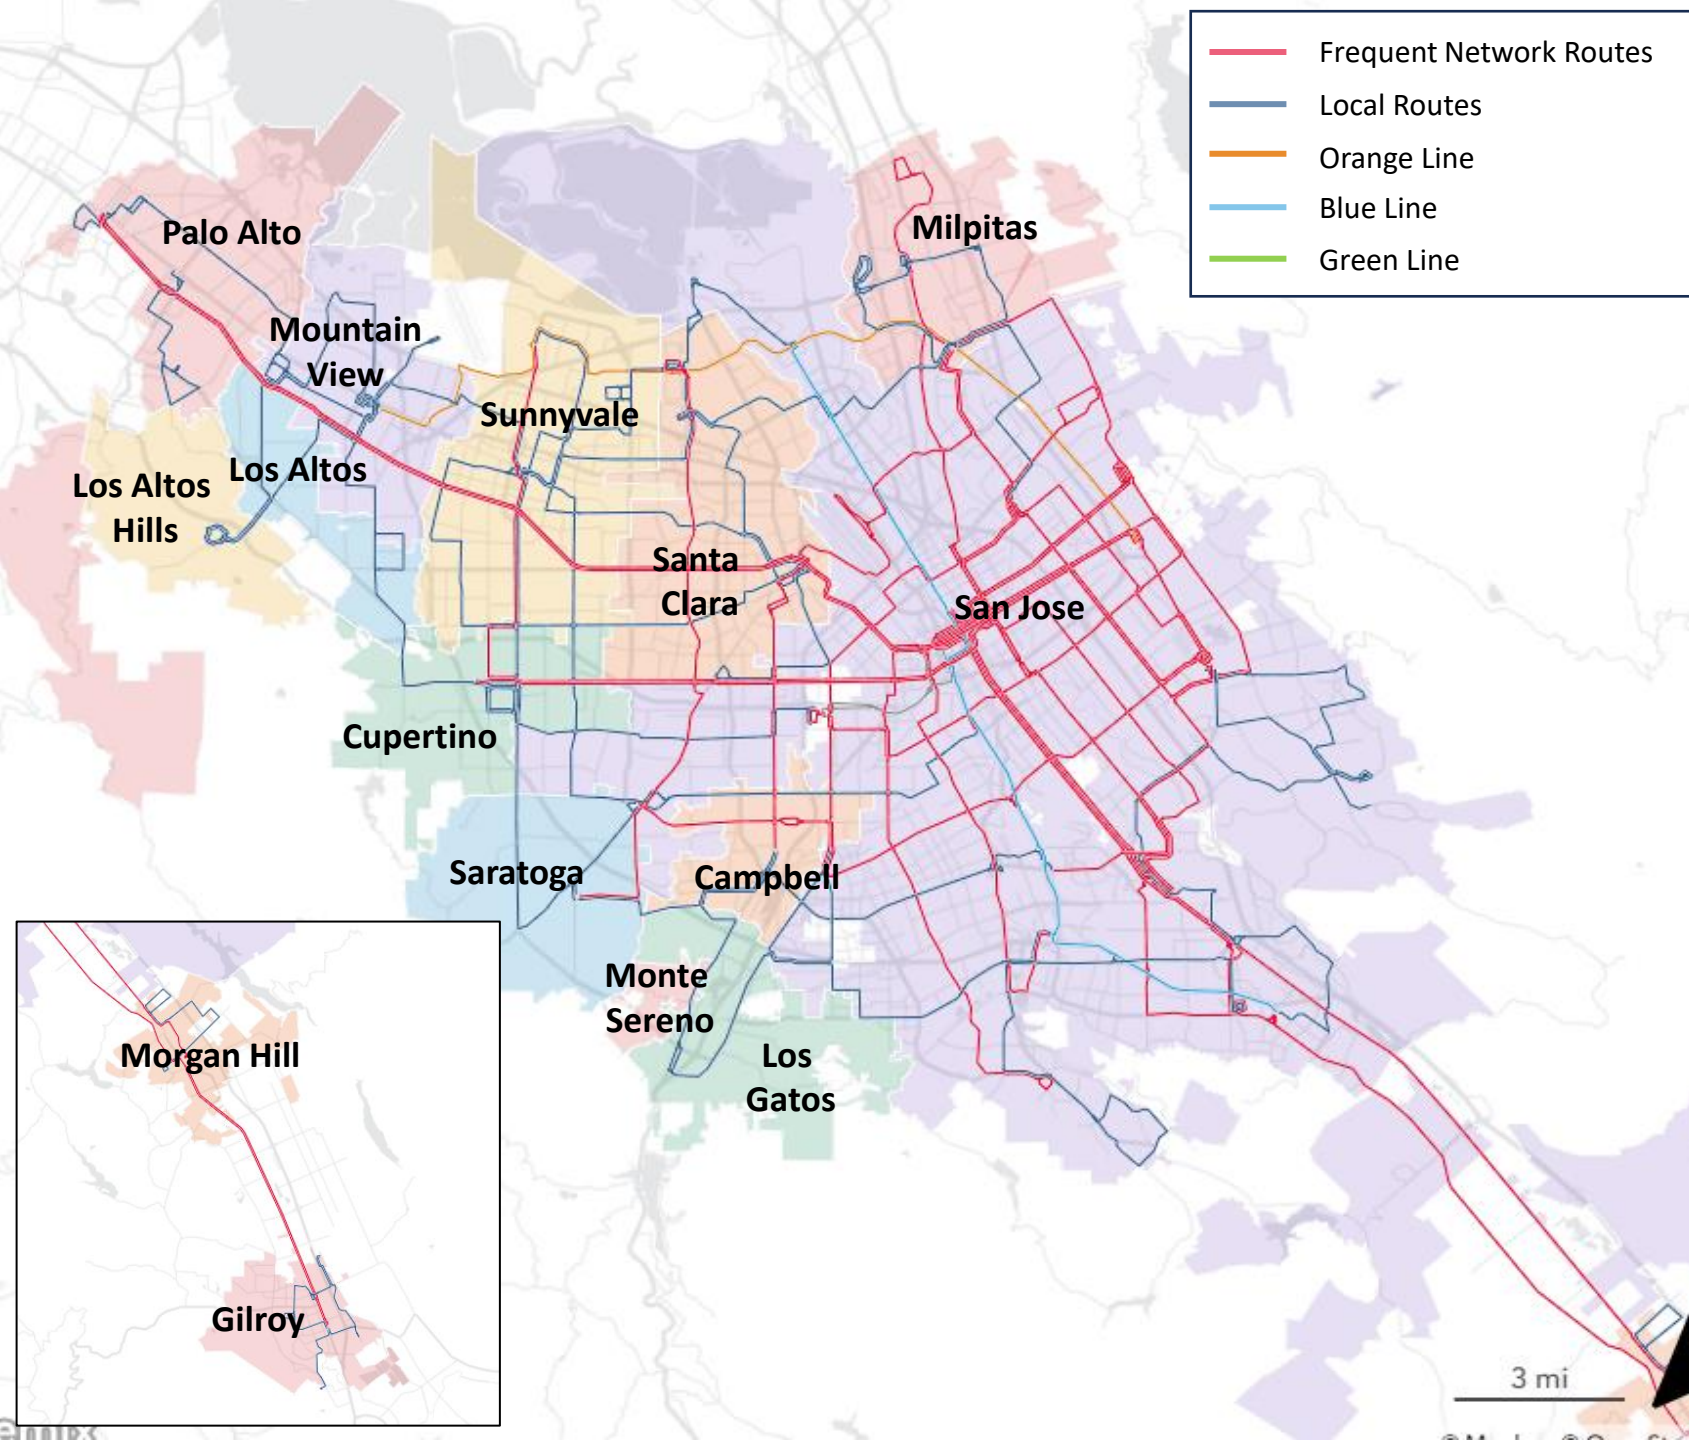

Santa Clara County, California

15 municipalities

1.9 million people

346 square miles

68%
people of
color

19%
below
poverty level

13%
seniors

25%
students

20%
Limited English

5%
car-free
households

Monterey Corridor Bus Only Lanes

City of San Jose and VTA
Partnership

Elements of Success

- Engage Early/Often
- Political Champion
- Transit First Policy
- Shared Values
- Funding Partners