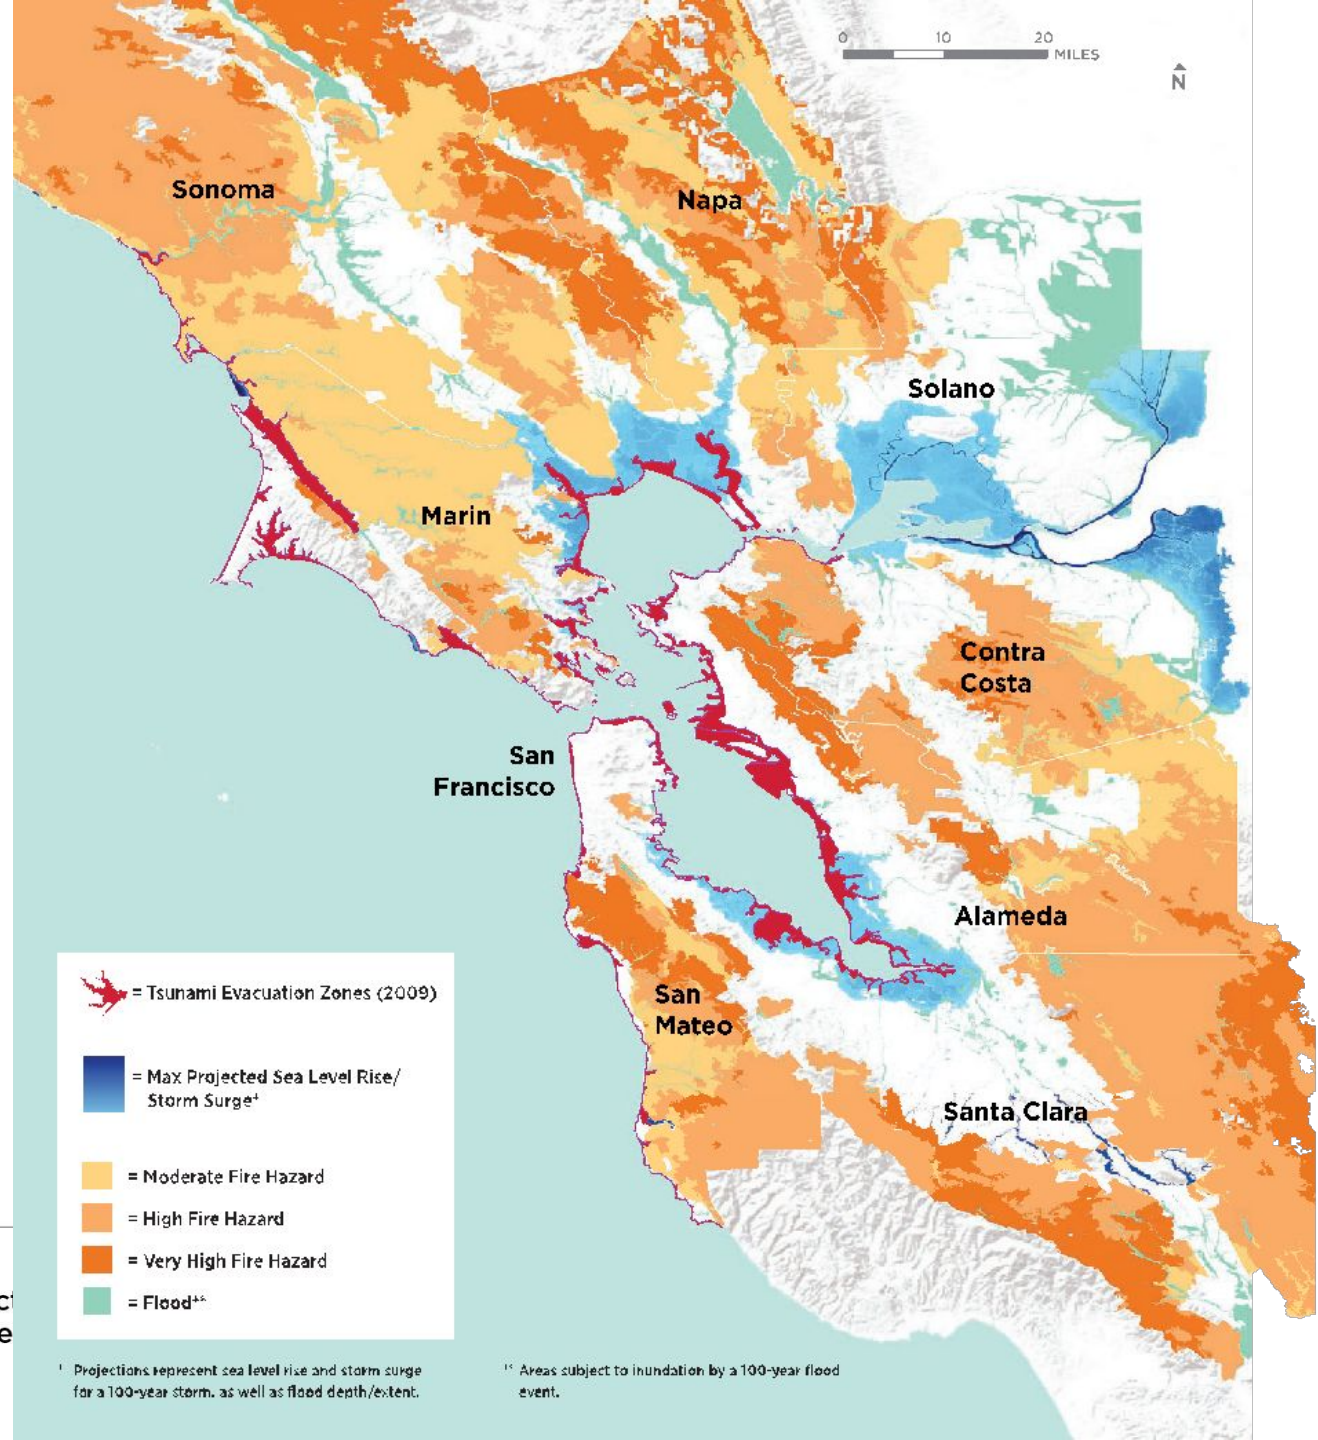

We've made it harder and harder to build in existing neighborhoods.

People search for more affordable housing options at the edge of the region.

...in places that make them vulnerable to hazards such as wildfires.

Paradise Community Village

1001 Village Parkway

530-872-1210

Climate impacts, including wildfires, are more severe for low-income communities and communities of color

Our region faces multiple threats from fires, flooding and sea level rise

Ideas + Action
for a Better Bay Area

¹ Projections represent sea level rise and storm surge for a 100-year storm, as well as flood depth/extent.

¹⁵ Areas subject to inundation by a 100-year flood event.