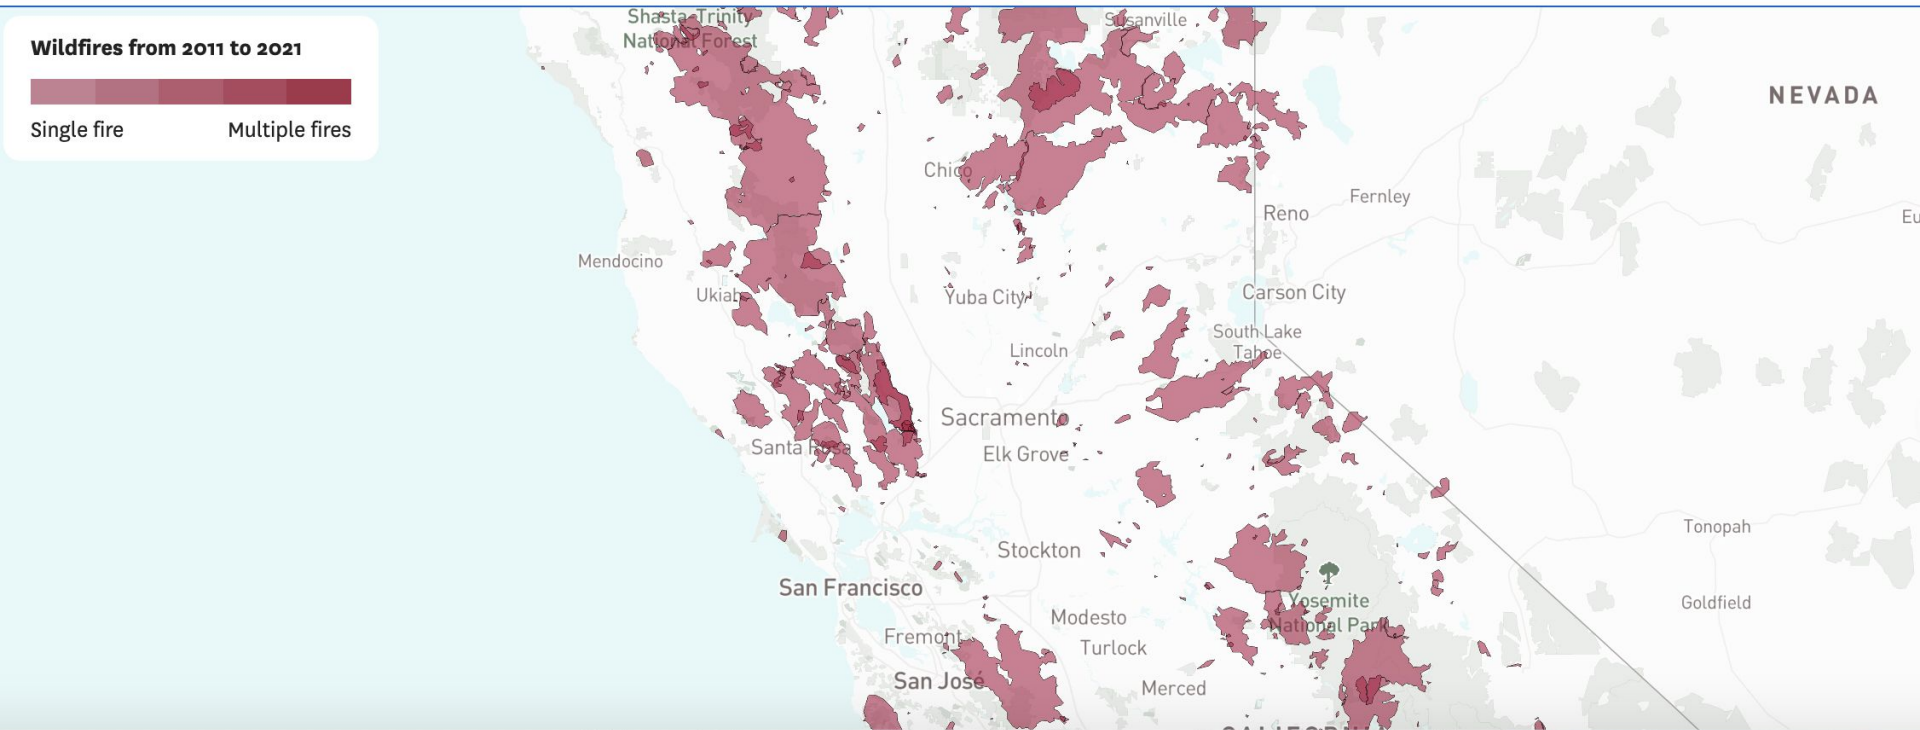

Preventing Wildfires Through Good Housing Policy

California fires over 10 years: See 170-plus areas where blazes repeatedly ignited

By [YOOHYUN JUNG](#) | Sept. 21, 2021 4:00 a.m.

We've built places where the most convenient way to get around is the private automobile

We've made it harder and harder to build in existing neighborhoods.

People search for more affordable housing options at the edge of the region.

...in places that make them vulnerable to hazards such as wildfires.

Ideas + Action
for a Better Bay Area

¹ Projections represent sea level rise and storm surge for a 100-year storm, as well as flood depth/extent.

¹⁵ Areas subject to inundation by a 100-year flood event.