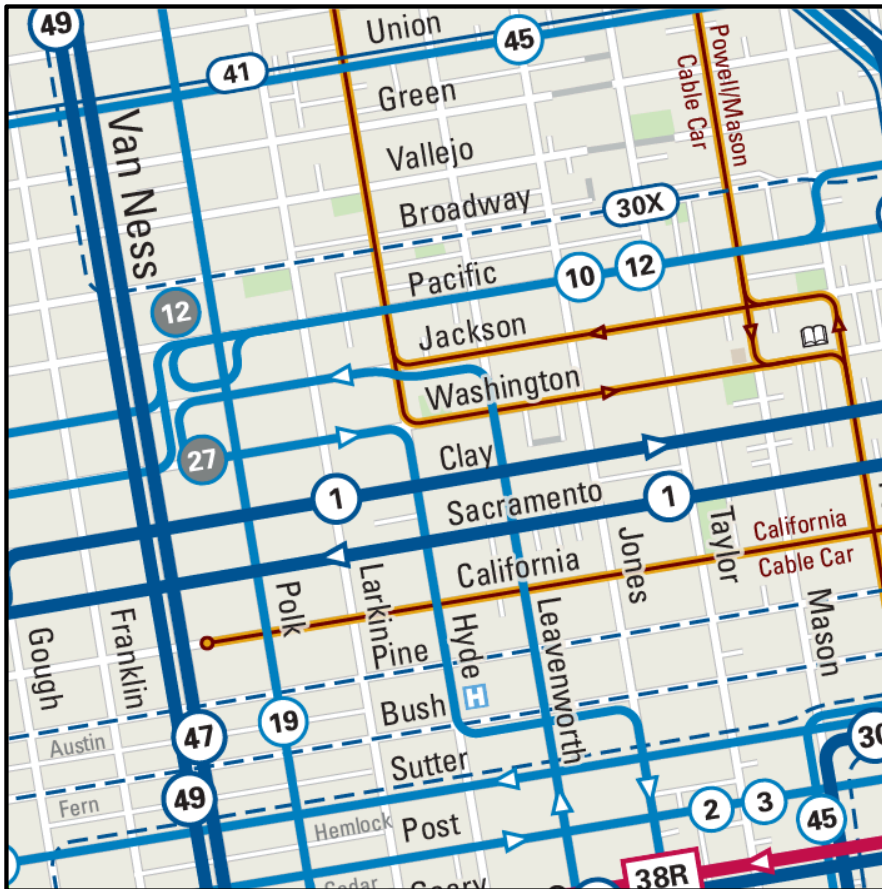

Make it easy on the eye

Make it easy to navigate or scan

Embarcadero
J K L M
N T

Transbay Terminal
9 7R 26 28
38R 41 61X

Caltrain Depot
10 30 32 37
80X 81X 82X 83X

Thank you -----