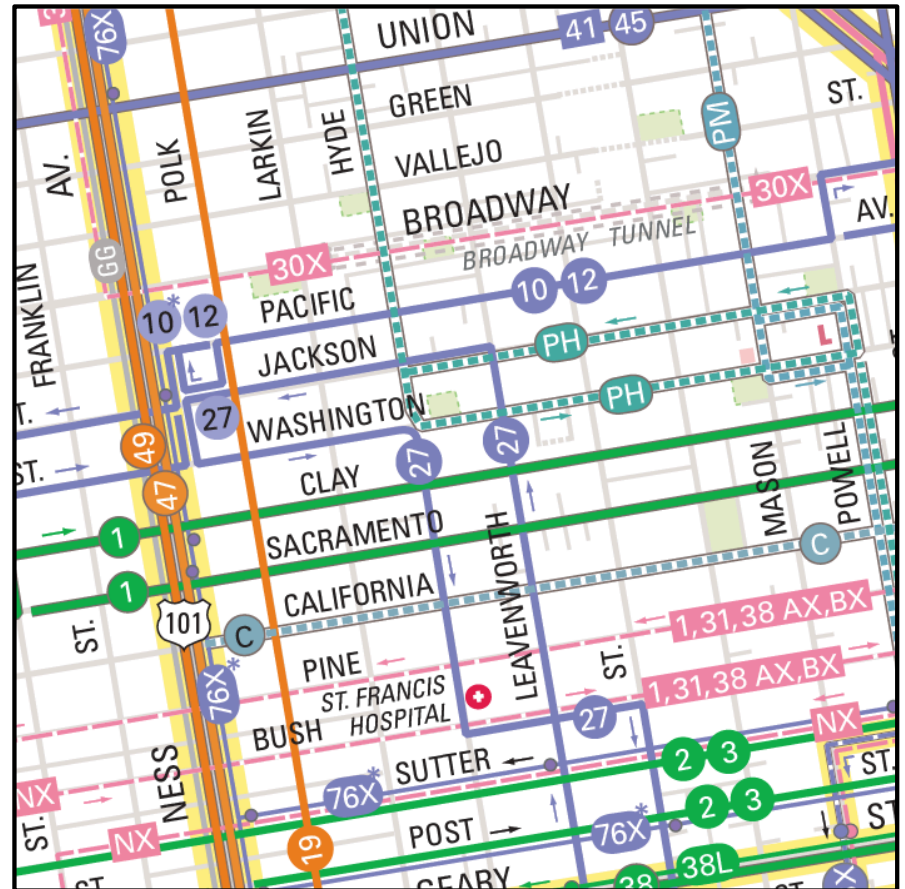

Make it easy on the eye

Make it easy to navigate or scan

Embarcadero
J K L M
N T

Transbay Terminal
9 7R 26 28
38R 41 61X

Caltrain Depot
10 30 32 37
80X 81X 82X 83X

Thank you -----