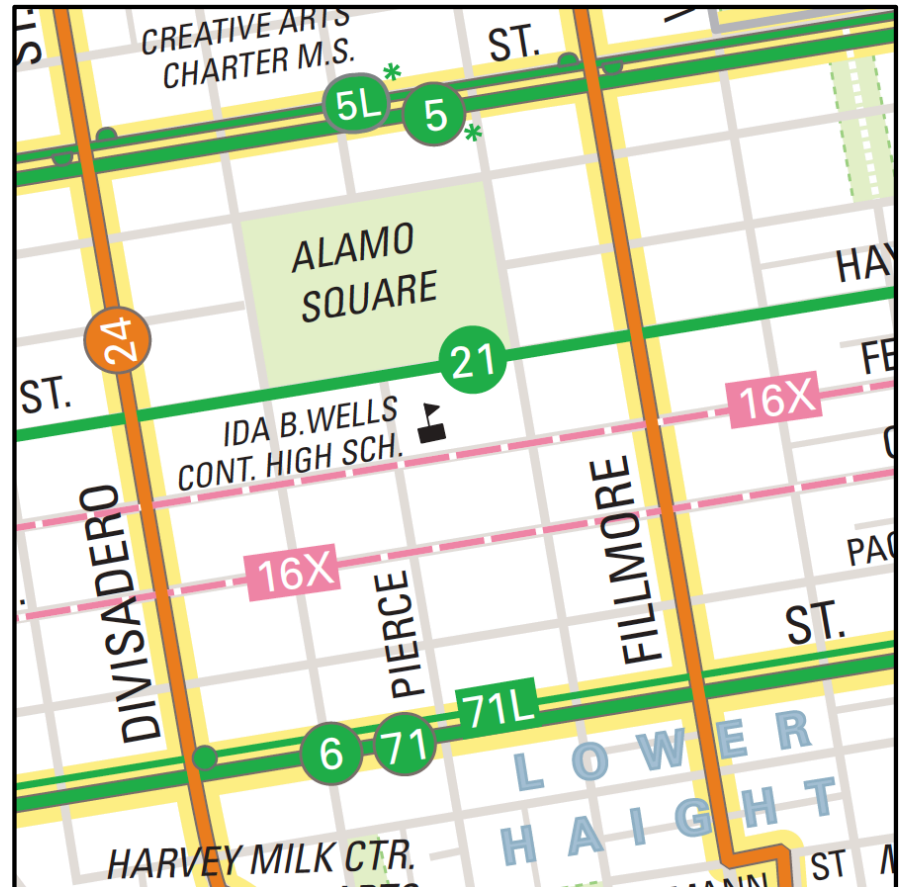

Make it easy on the eye

Make it easy to navigate or scan

Embarcadero
J K L M
N T

Transbay Terminal
9 7R 26 28
38R 41 61X

Caltrain Depot
10 30 32 37
80X 81X 82X 83X

Thank you -----