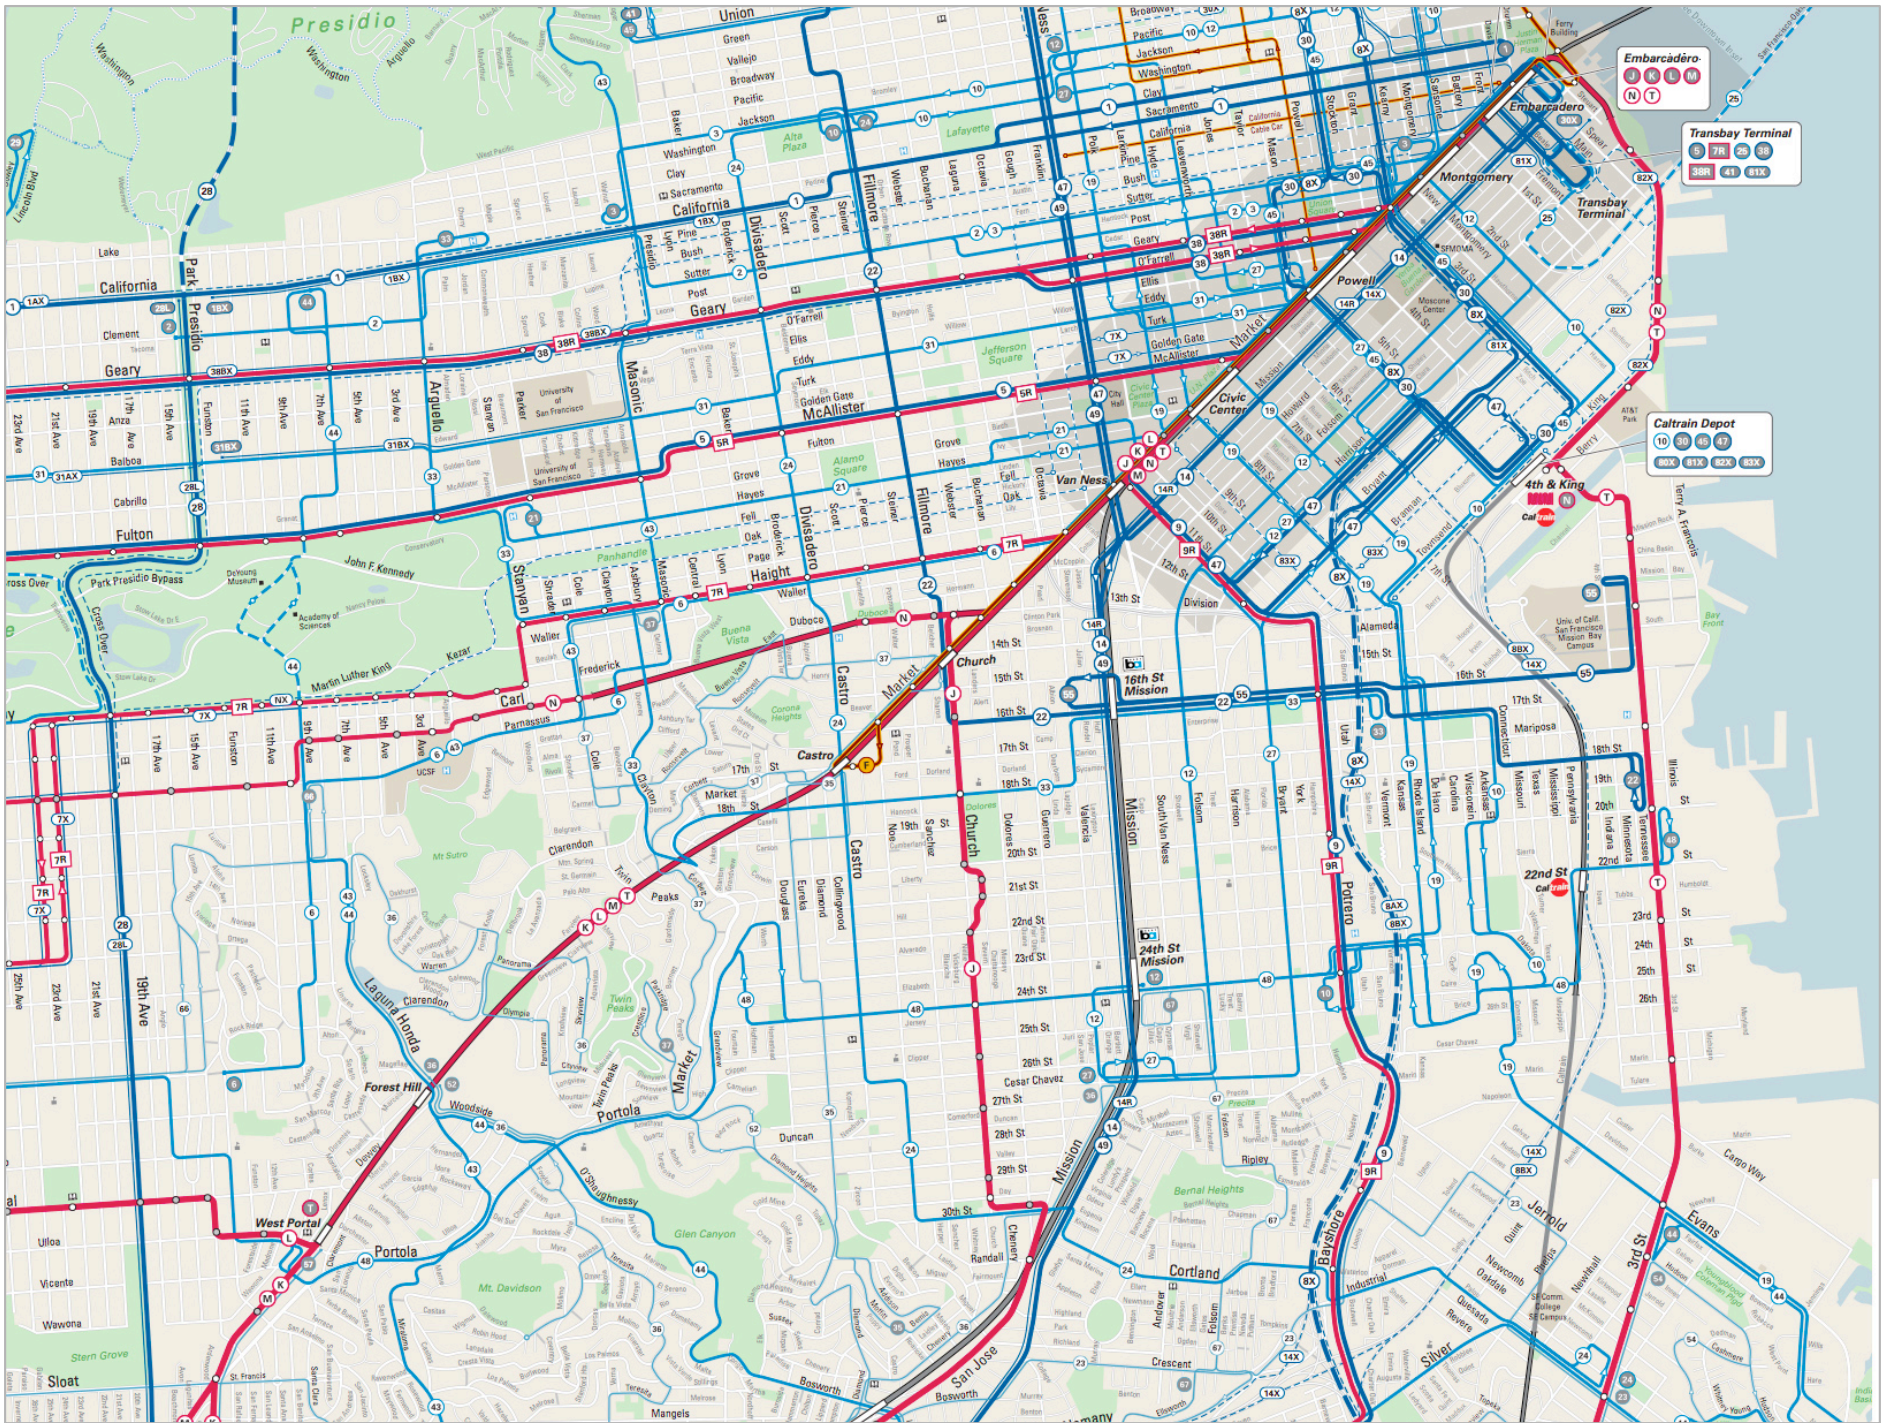

Make it easy on the eye

Make it easy to navigate or scan

Embarcadero
J K L M
N T

Transbay Terminal
9 7R 26 28
38R 41 61X

Caltrain Depot
10 30 32 37
80X 81X 82X 83X

Thank you -----