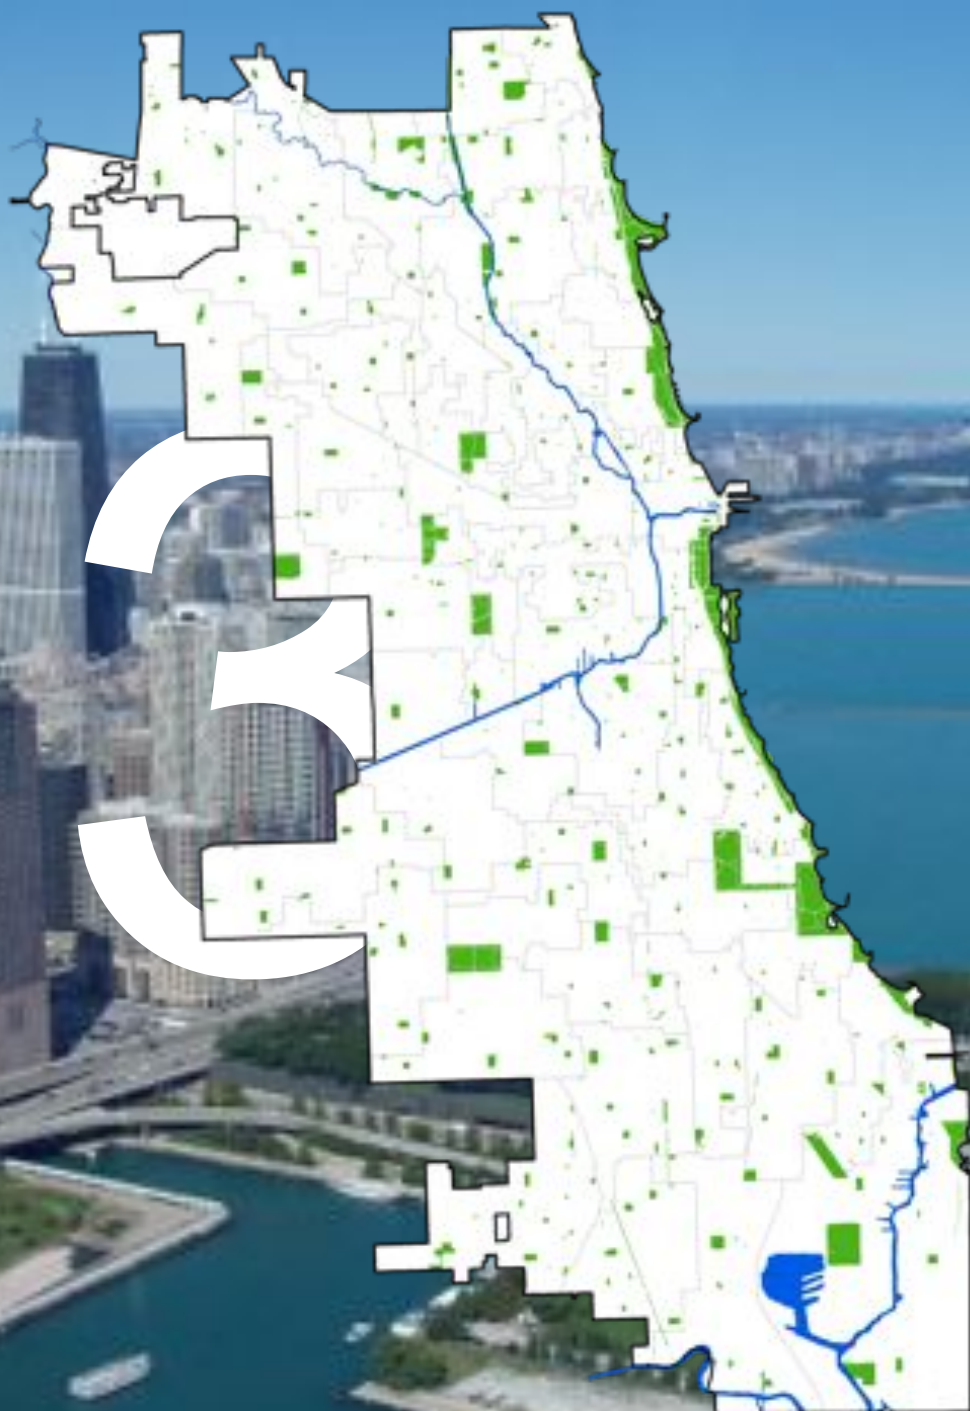

**CHICAGO**  
**PARK DISTRICT**

50

WARDS

77

COMMUNITIES

234

SQUARE MI

**600**