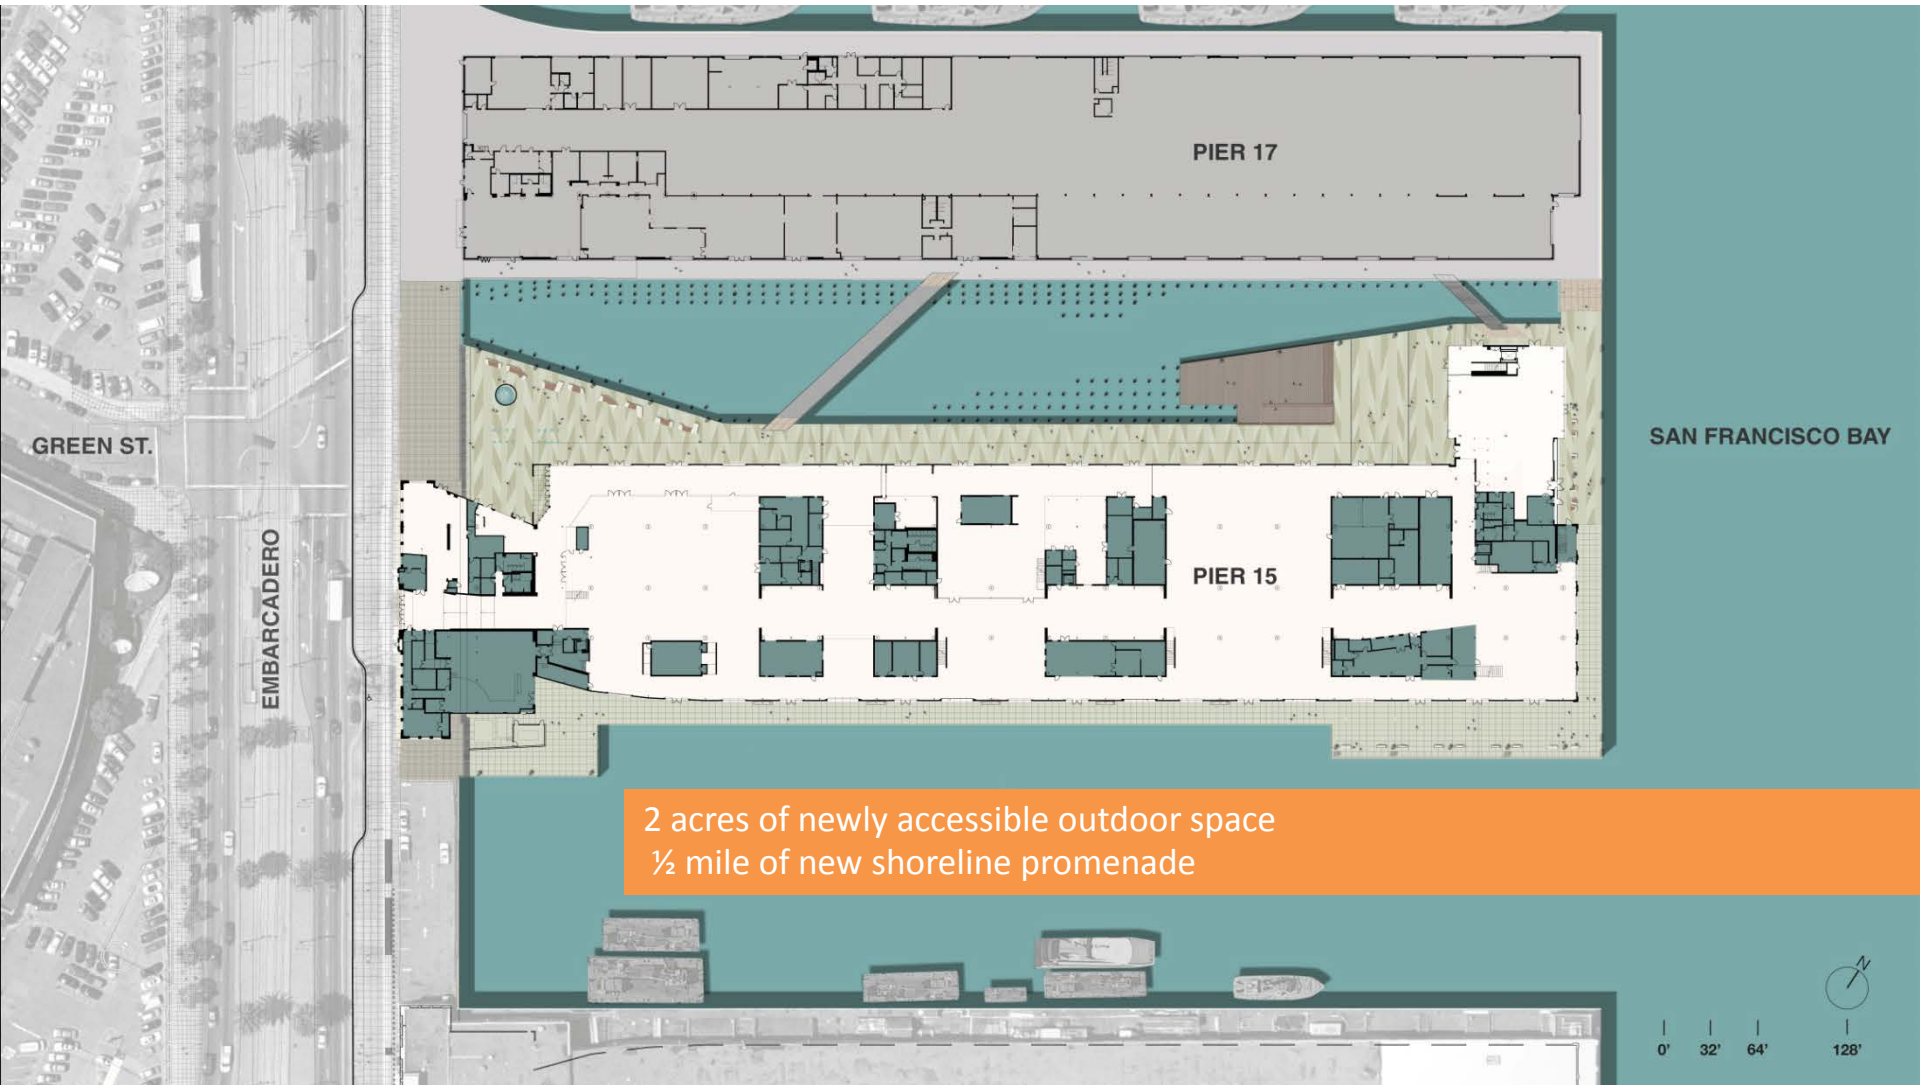

Embracing the Public Realm

Michel St Pierre – Principal ehdd

EXPLORATORIUM AT PIER 15
SAN FRANCISCO, CALIFORNIA

2 acres of newly accessible outdoor space
1/2 mile of new shoreline promenade

EXPLORATORIUM AT PIER 15
SAN FRANCISCO, CALIFORNIA

EXPLORATORIUM AT PIER 15
SAN FRANCISCO, CALIFORNIA

zum LLC

EXPLORATORIUM AT PIER 15
SAN FRANCISCO, CALIFORNIA

ehdd.

RANDALL MUSEUM OVERLOOK BENCH
SAN FRANCISCO, CALIFORNIA

RANDALL MUSEUM OVERLOOK BENCH
SAN FRANCISCO, CALIFORNIA