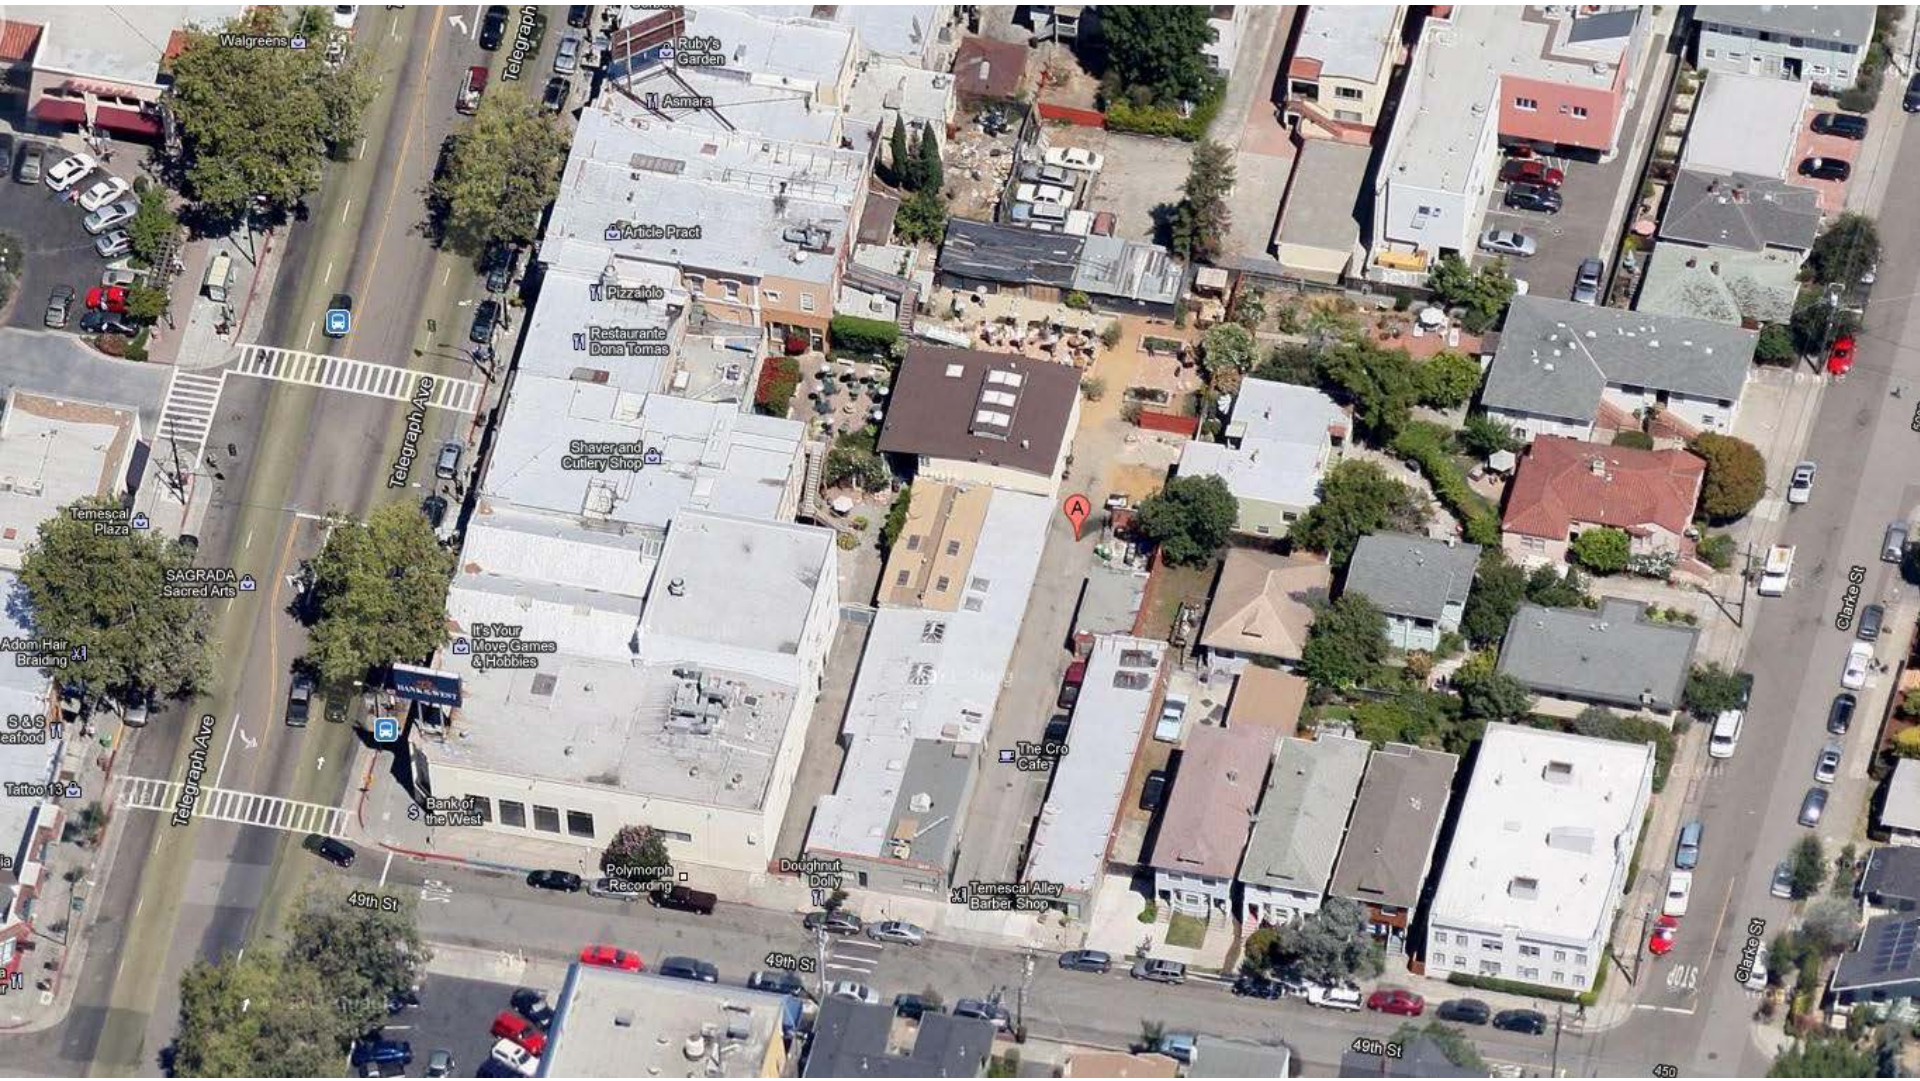

Embracing the Public Realm

Michel St Pierre – Principal ehdd

EXPLORATORIUM AT PIER 15
SAN FRANCISCO, CALIFORNIA

2 acres of newly accessible outdoor space
1/2 mile of new shoreline promenade

EXPLORATORIUM AT PIER 15
SAN FRANCISCO, CALIFORNIA

EXPLORATORIUM AT PIER 15
SAN FRANCISCO, CALIFORNIA

zum LLC

EXPLORATORIUM AT PIER 15
SAN FRANCISCO, CALIFORNIA

ehdd.

RANDALL MUSEUM OVERLOOK BENCH
SAN FRANCISCO, CALIFORNIA

RANDALL MUSEUM OVERLOOK BENCH
SAN FRANCISCO, CALIFORNIA

TEMESCAL ALLEY
OAKLAND, CALIFORNIA

TEMESCAL ALLEY
OAKLAND, CALIFORNIA

TEMESCAL ALLEY
OAKLAND, CALIFORNIA