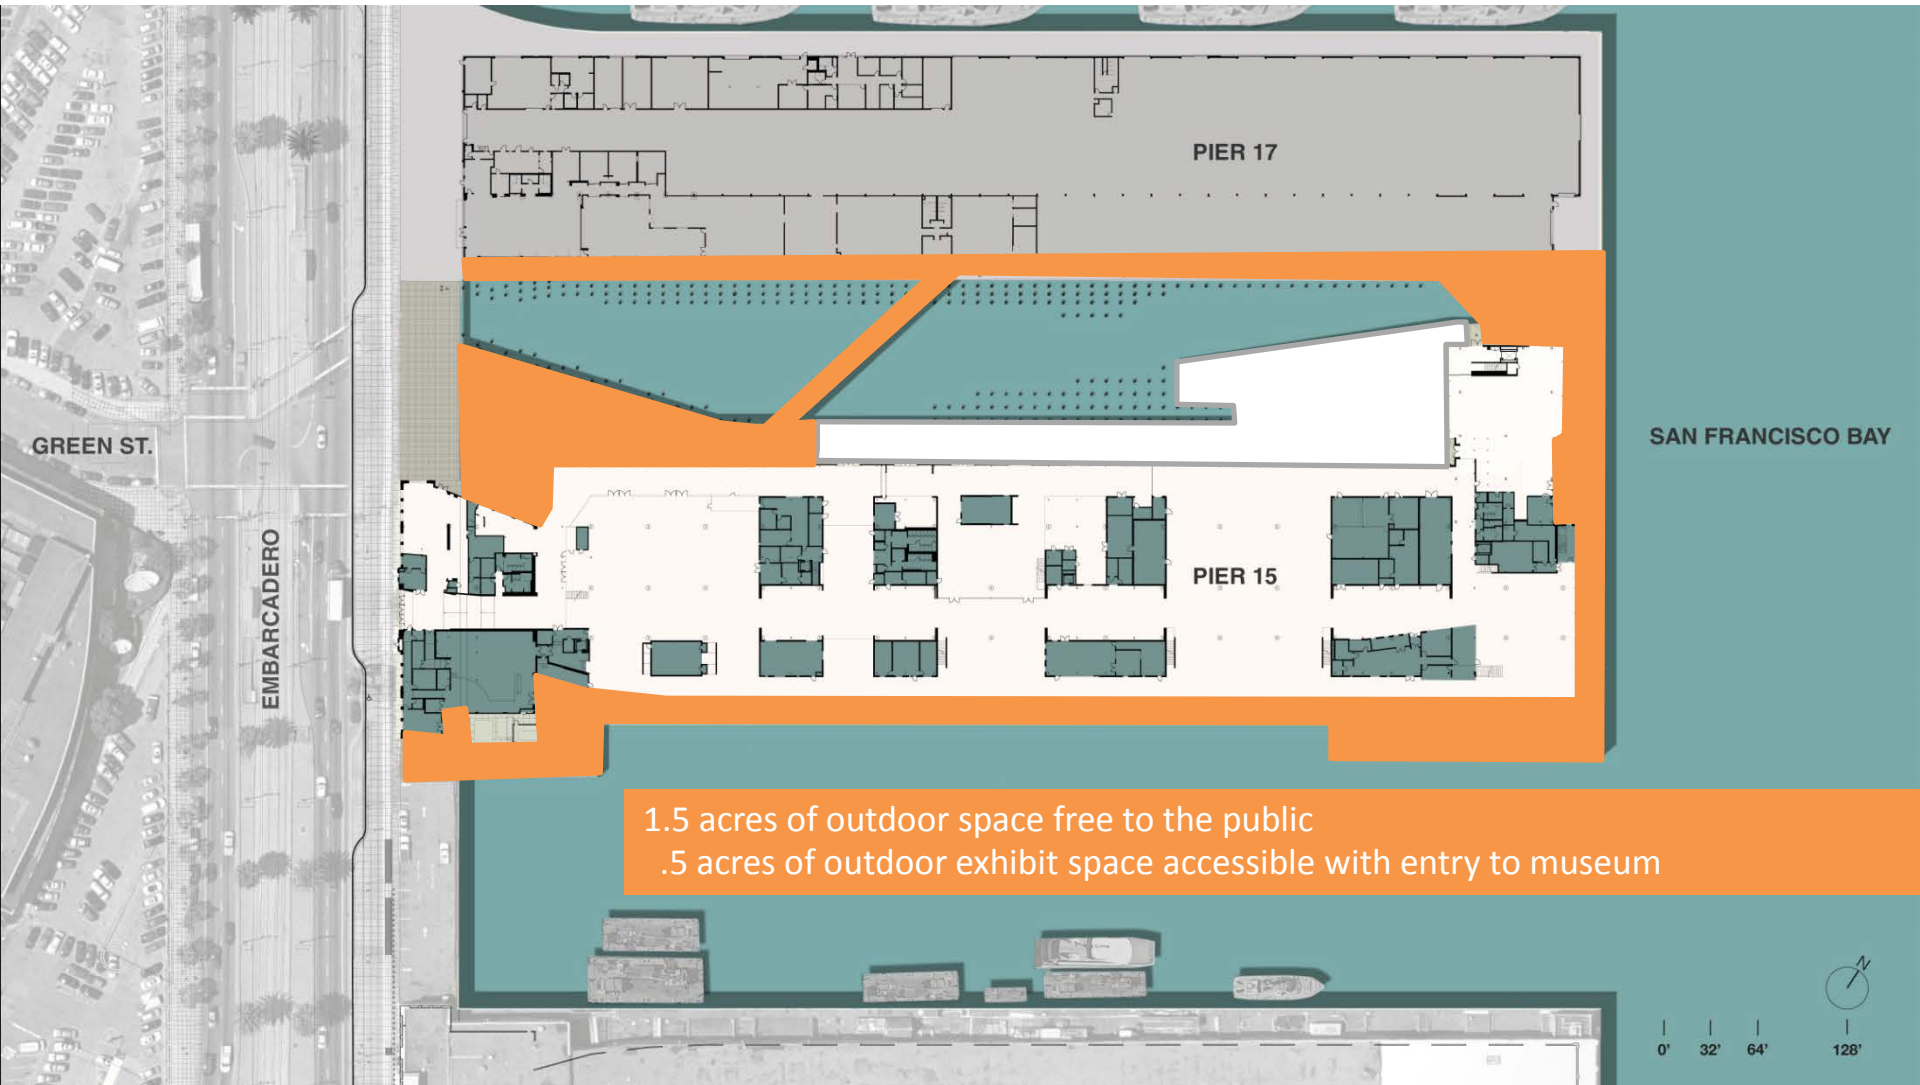

Embracing the Public Realm

Michel St Pierre – Principal ehdd

EXPLORATORIUM AT PIER 15
SAN FRANCISCO, CALIFORNIA

2 acres of newly accessible outdoor space
1/2 mile of new shoreline promenade

EXPLORATORIUM AT PIER 15
SAN FRANCISCO, CALIFORNIA

EXPLORATORIUM AT PIER 15
SAN FRANCISCO, CALIFORNIA

zum LLC

EXPLORATORIUM AT PIER 15
SAN FRANCISCO, CALIFORNIA

ehdd.

RANDALL MUSEUM OVERLOOK BENCH
SAN FRANCISCO, CALIFORNIA

RANDALL MUSEUM OVERLOOK BENCH
SAN FRANCISCO, CALIFORNIA