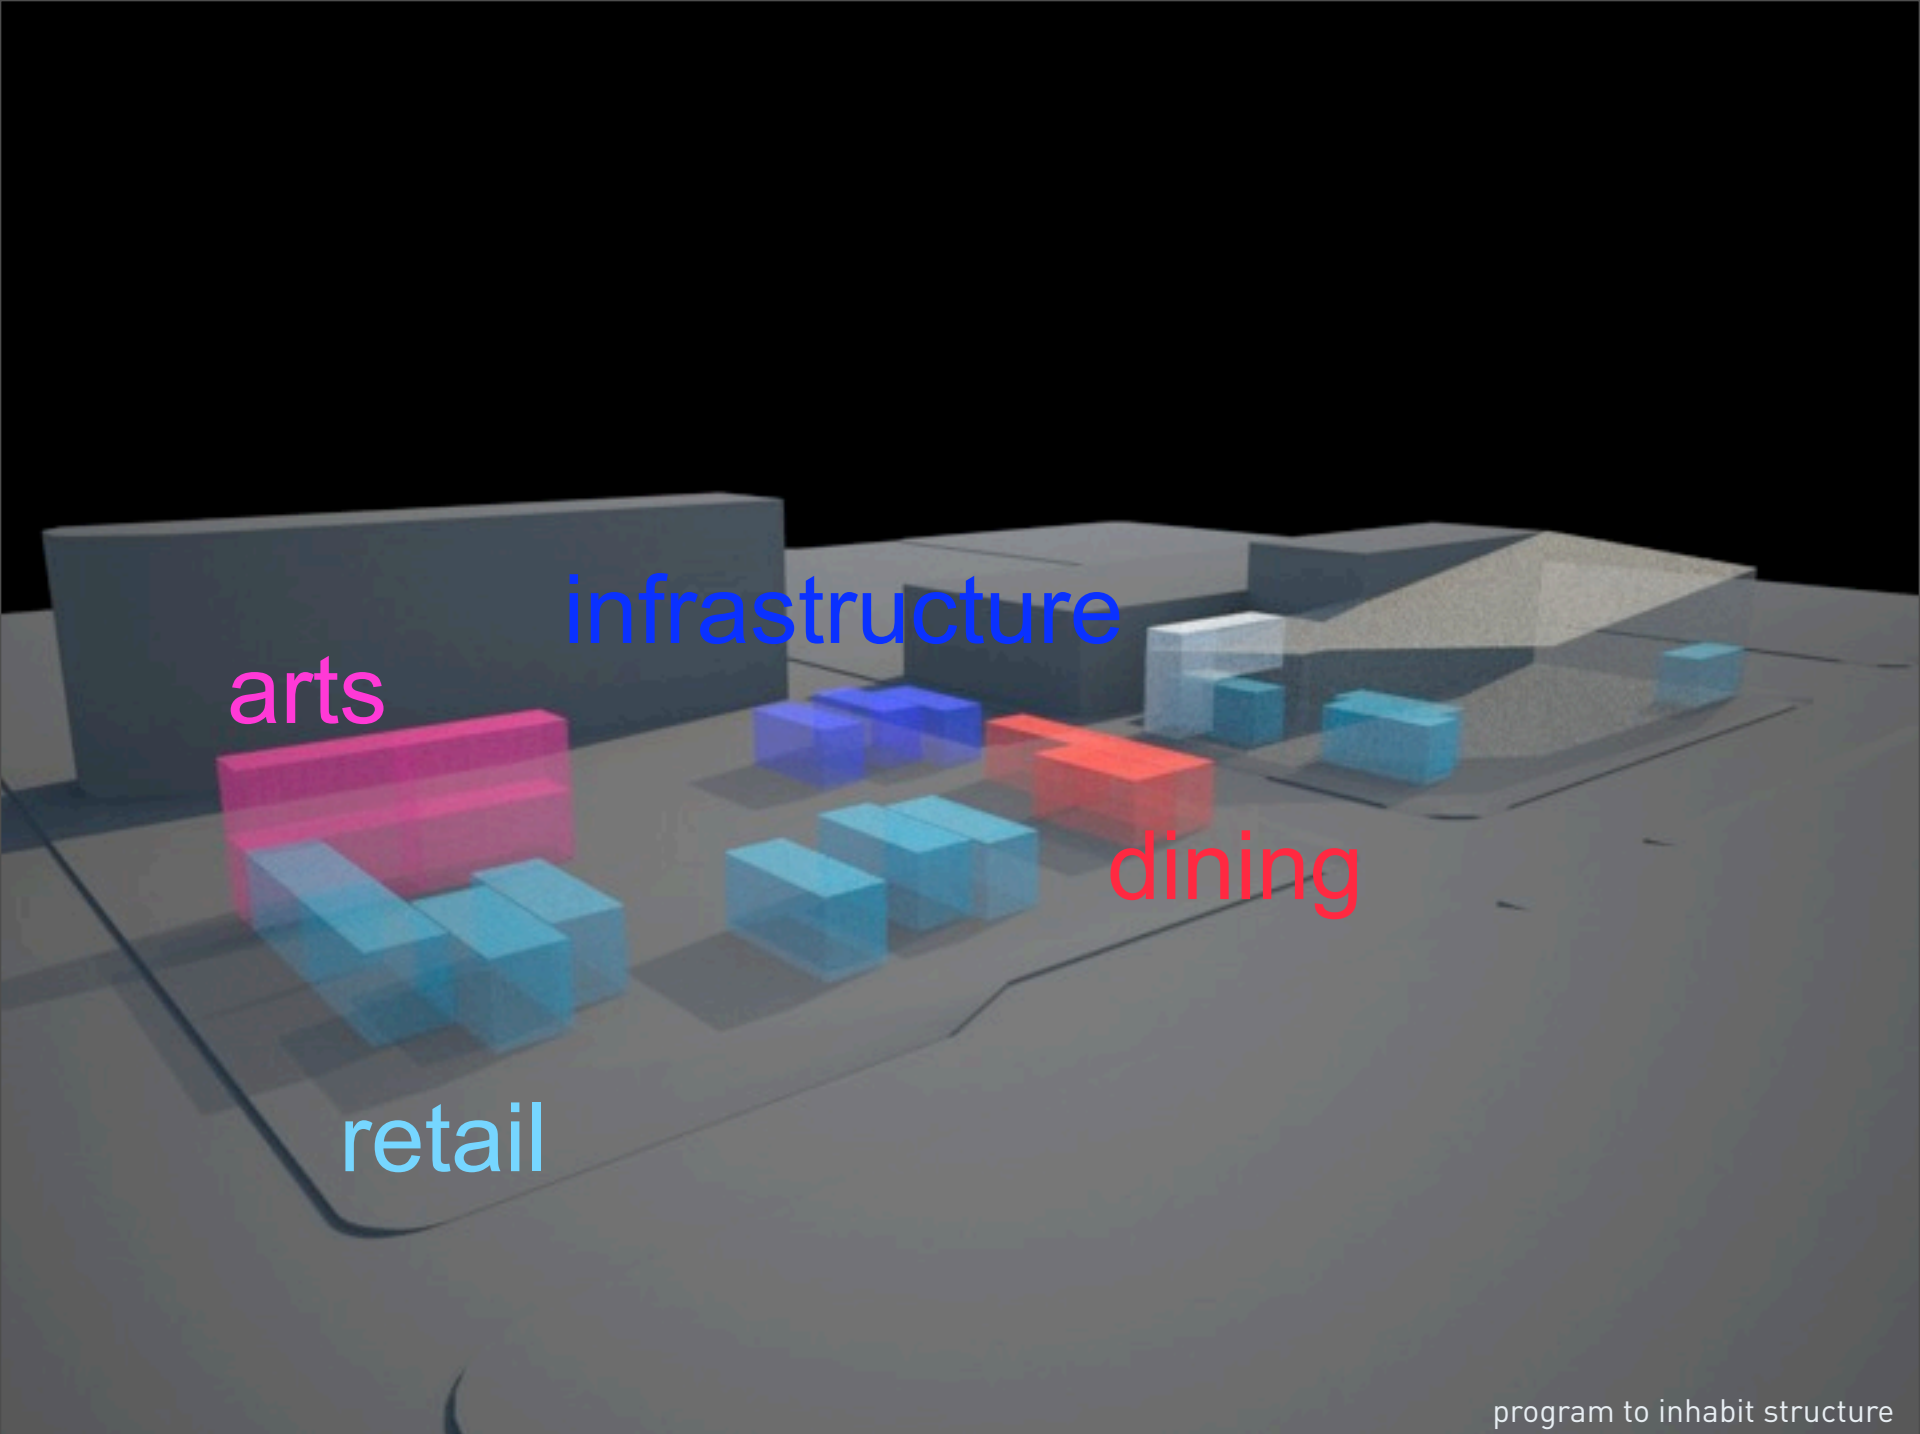

Raise Boom

Raise Boom &
Lower Load

Lower Load

Lower Load Slowly

Emergency Stop

arts

infrastructure

dining

retail

program to inhabit structure

A 3D architectural rendering of an outdoor entertainment space. On the left, a large projection screen displays a scene with a person on a horse. To the right of the screen is a blue tarp enclosure. In the center, there is a grid of green rectangular blocks representing outdoor seating. The background features several grey, blocky structures representing buildings or stages. The overall scene is set against a dark background.

entertainment

community
dining

projection surface for movies + tarp enclosure + outdoor seating

structure + exterior mesh + interior mesh

Monday, October 4, 2010

PROXY = view from above Hayes Street

Monday, October 4, 2010