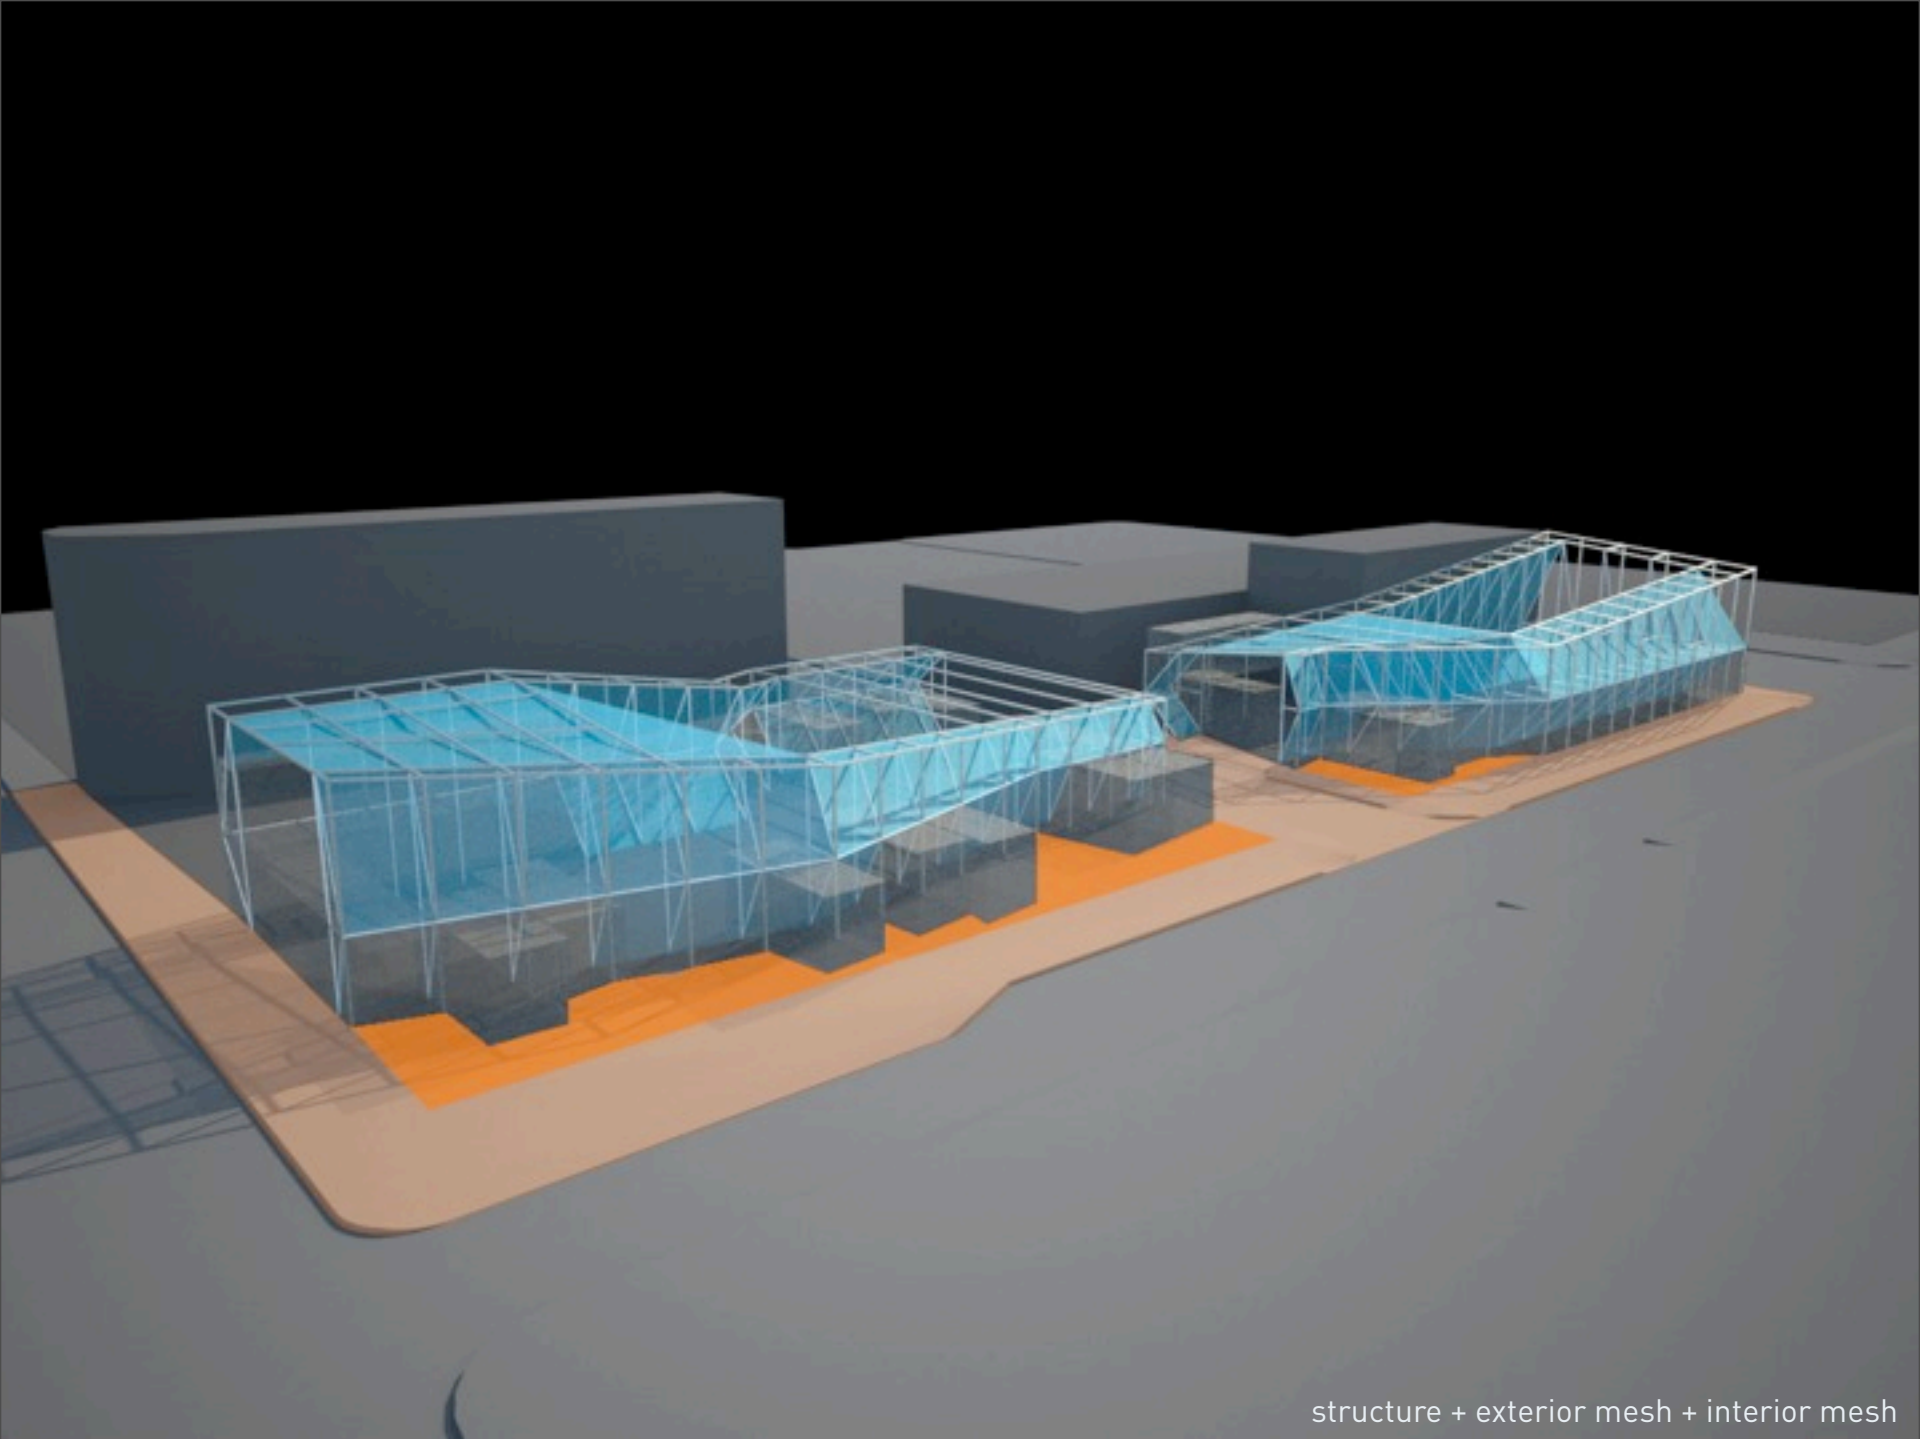

retail

program to inhabit structure

A 3D architectural rendering of an outdoor entertainment space. On the left, a large projection screen displays a scene with a person on a horse. To the right of the screen is a blue tarp enclosure. In the center, there is a grid of green rectangular blocks representing outdoor seating. The background features several grey, blocky structures representing buildings or stages. The overall scene is set against a dark background.

entertainment

community
dining

projection surface for movies + tarp enclosure + outdoor seating

structure + exterior mesh + interior mesh

Monday, October 4, 2010

PROXY = view from above Hayes Street

Monday, October 4, 2010