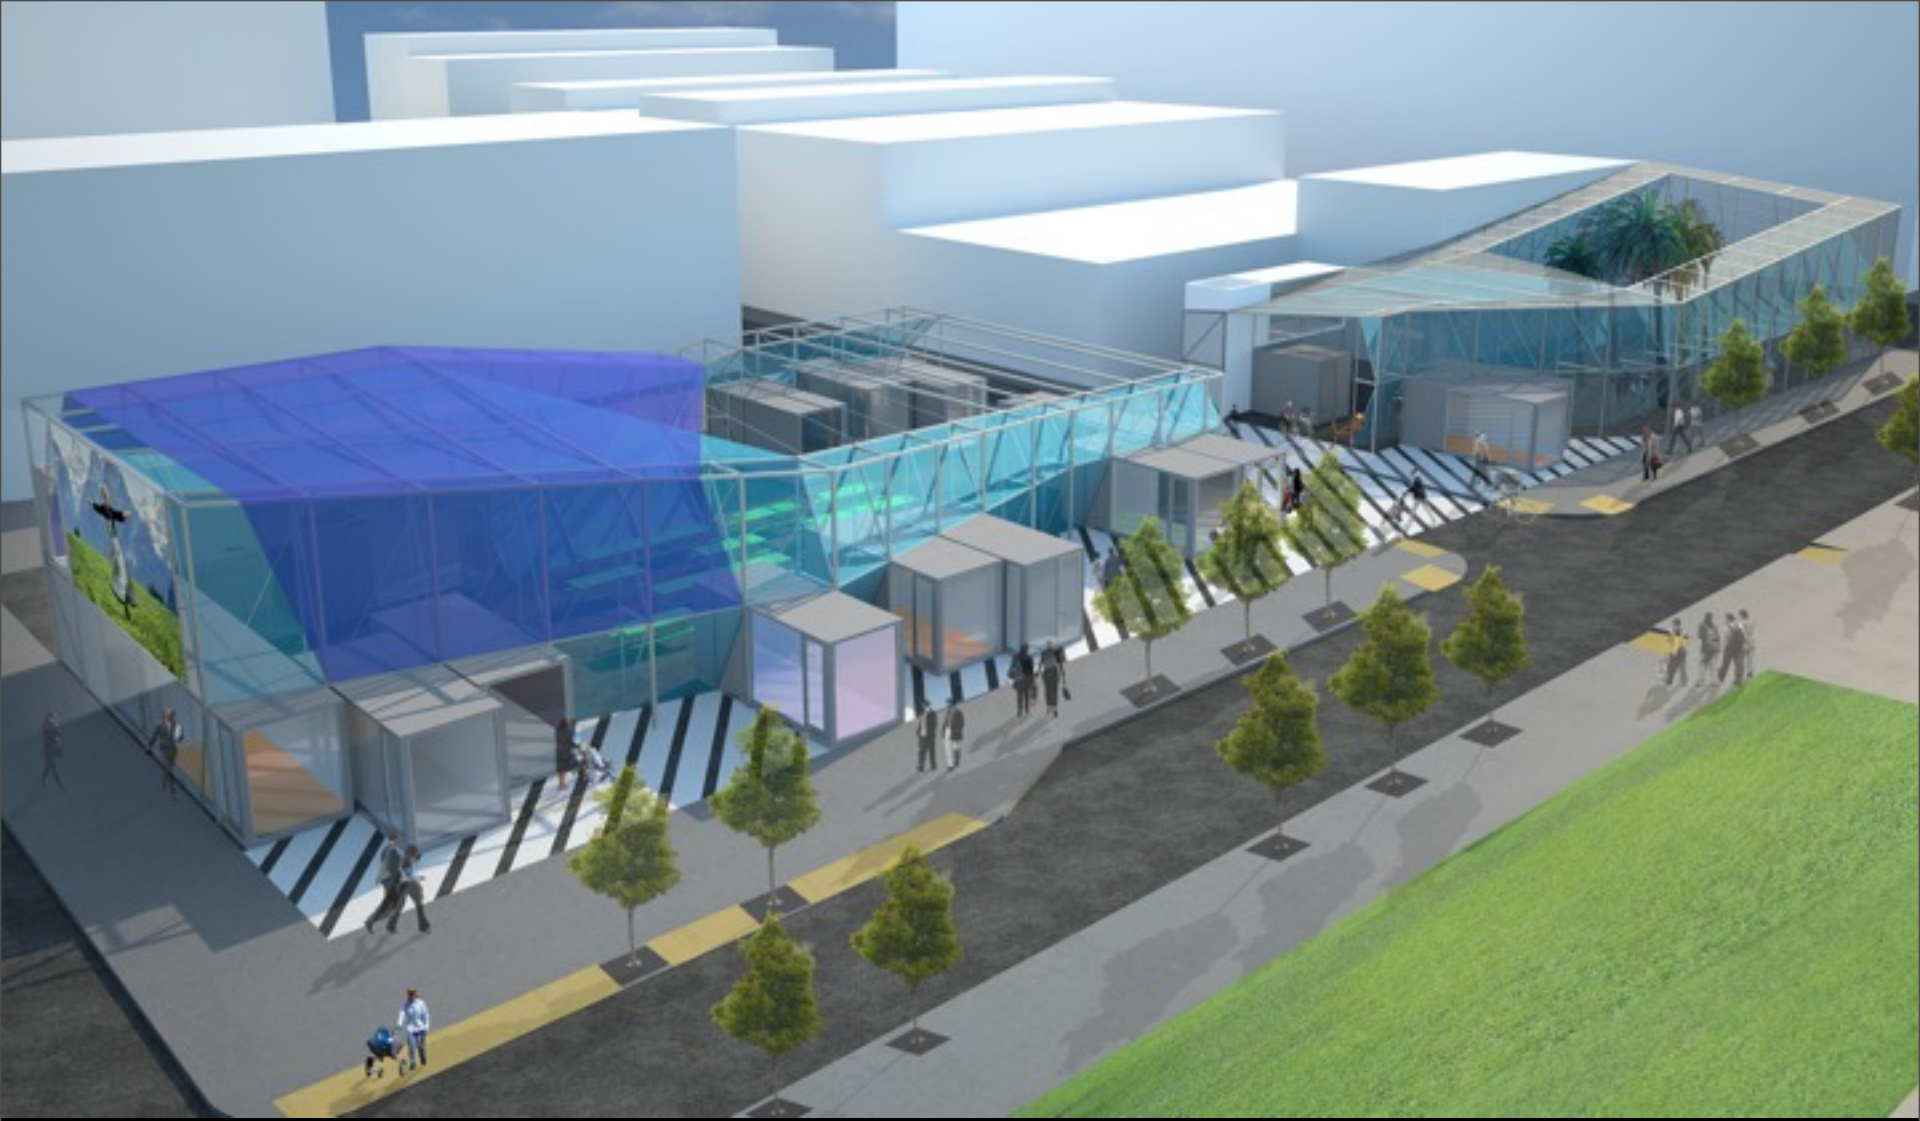

retail

program to inhabit structure

A 3D architectural rendering of an outdoor entertainment space. On the left, a large projection screen displays a scene with a person on a horse. To the right of the screen is a blue tarp enclosure. In the center, there is a grid of green rectangular blocks representing outdoor seating. The background features several grey, blocky structures representing buildings or stages. The overall scene is set against a dark background.

entertainment

community
dining

projection surface for movies + tarp enclosure + outdoor seating

structure + exterior mesh + interior mesh

Monday, October 4, 2010

PROXY = view from above Hayes Street

Monday, October 4, 2010