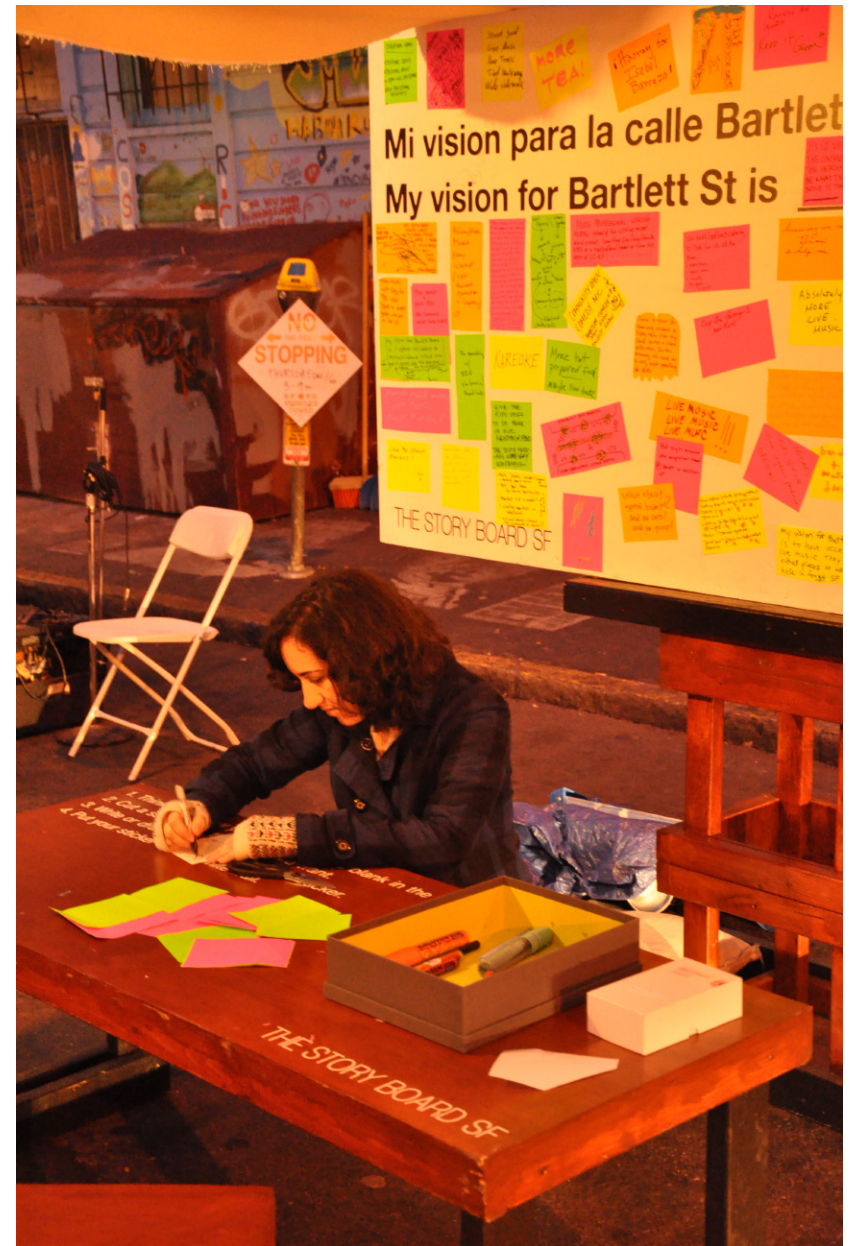

NEXT STEPS

THE MISSION COMMUNITY MERCADO
MARKET COMUNITARIO DE LA MISIÓN

NOW:

- Community Input
- Fundraising
- Challenge Grant
- Murals

APRIL 14:

MARKET RE-OPENS

SUMMER: Block Party