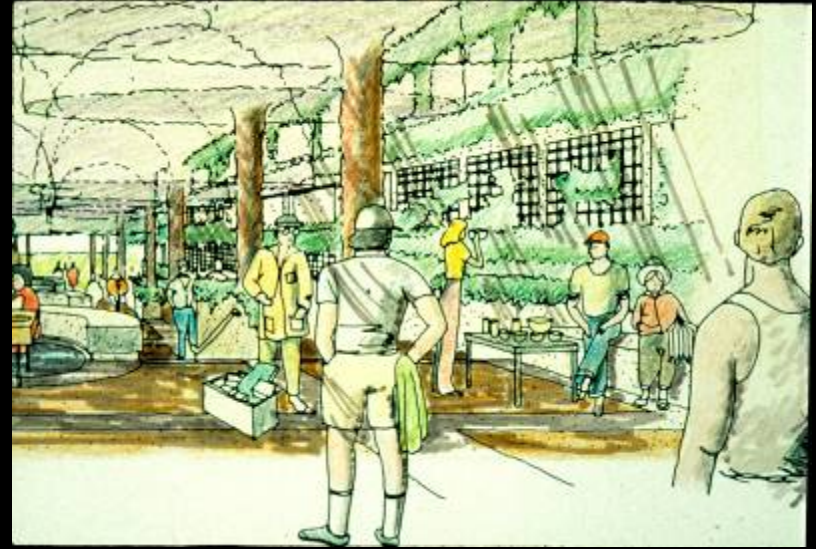

BOB MARLEY

NEW WEAPON FOR A 21ST CENTURY REVOLUTION

©2011
THIBAUT
MORDANT
SOUTH FLORIDA
SUN SENTINEL

West Hollywood Civic Center

Tennis Softball Swimming Pool Amphitheater Performing Arts Hall Municipal Garage
Music Meadow Library People's Plaza City Hall

Model
Fire House Trellis Arcade Tower of Light & Achievement Terraced Loggias Pedestrian 'table' Street Vendors' Grove

Parque de Vendedores

Allee de Bar-b-que

Model

Allee de Bar-B-Q

Fountain Pool from San Vicente Trellis