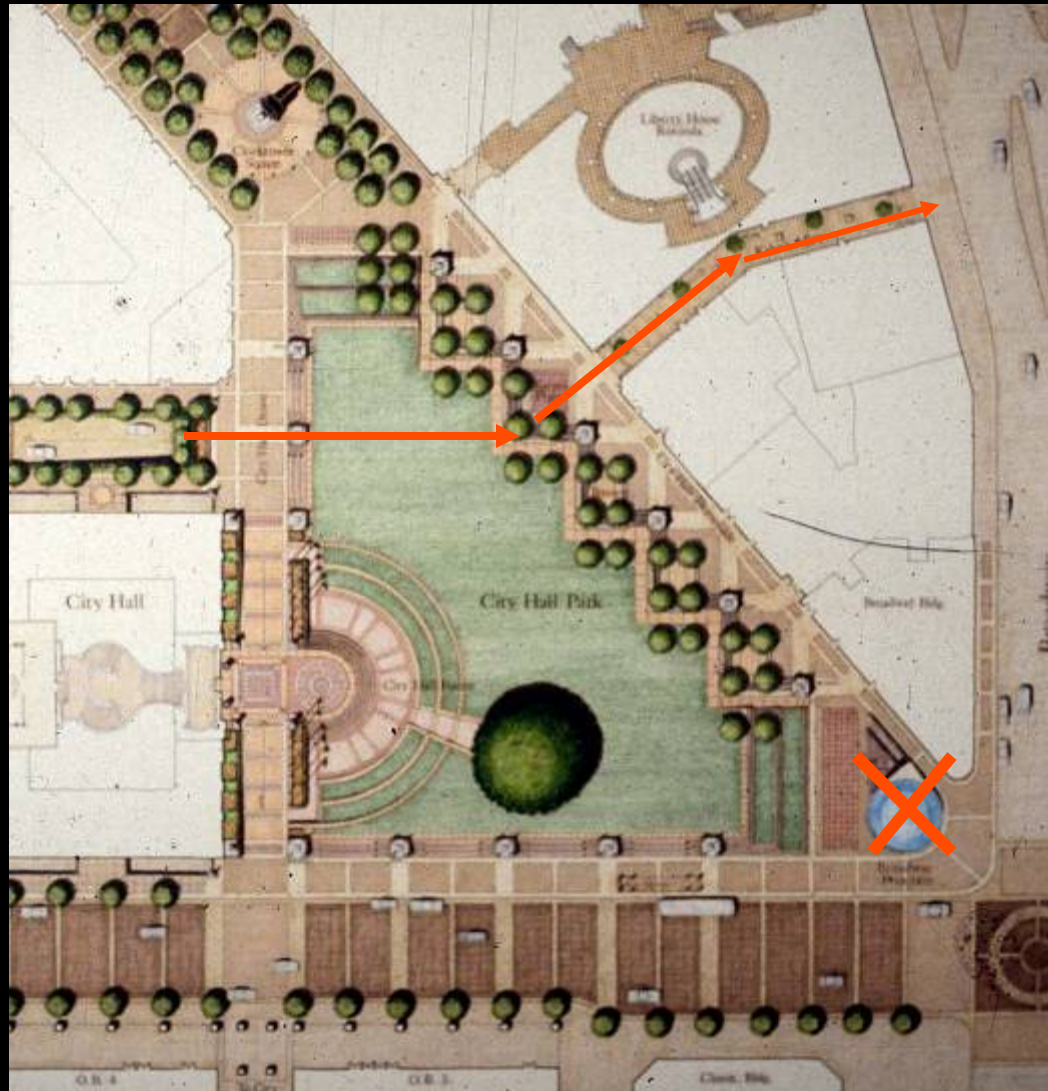

Downtown Tacoma
Mercy Housing

Rear Courtyard

Boston City Hall

Data CSUMB SFML, CA OPC

Image © 2012 TerraMetrics

Google earth

Imagery Date: 10/29/2011

37°45'20.80" N 122°16'47.87" W elev -4 ft

Eye alt - 23.44 mi

Oakland and Berkeley Cal

City Hall Plaza, Oakland, CA 94612

Google earth

Google earth

500

2001

2009