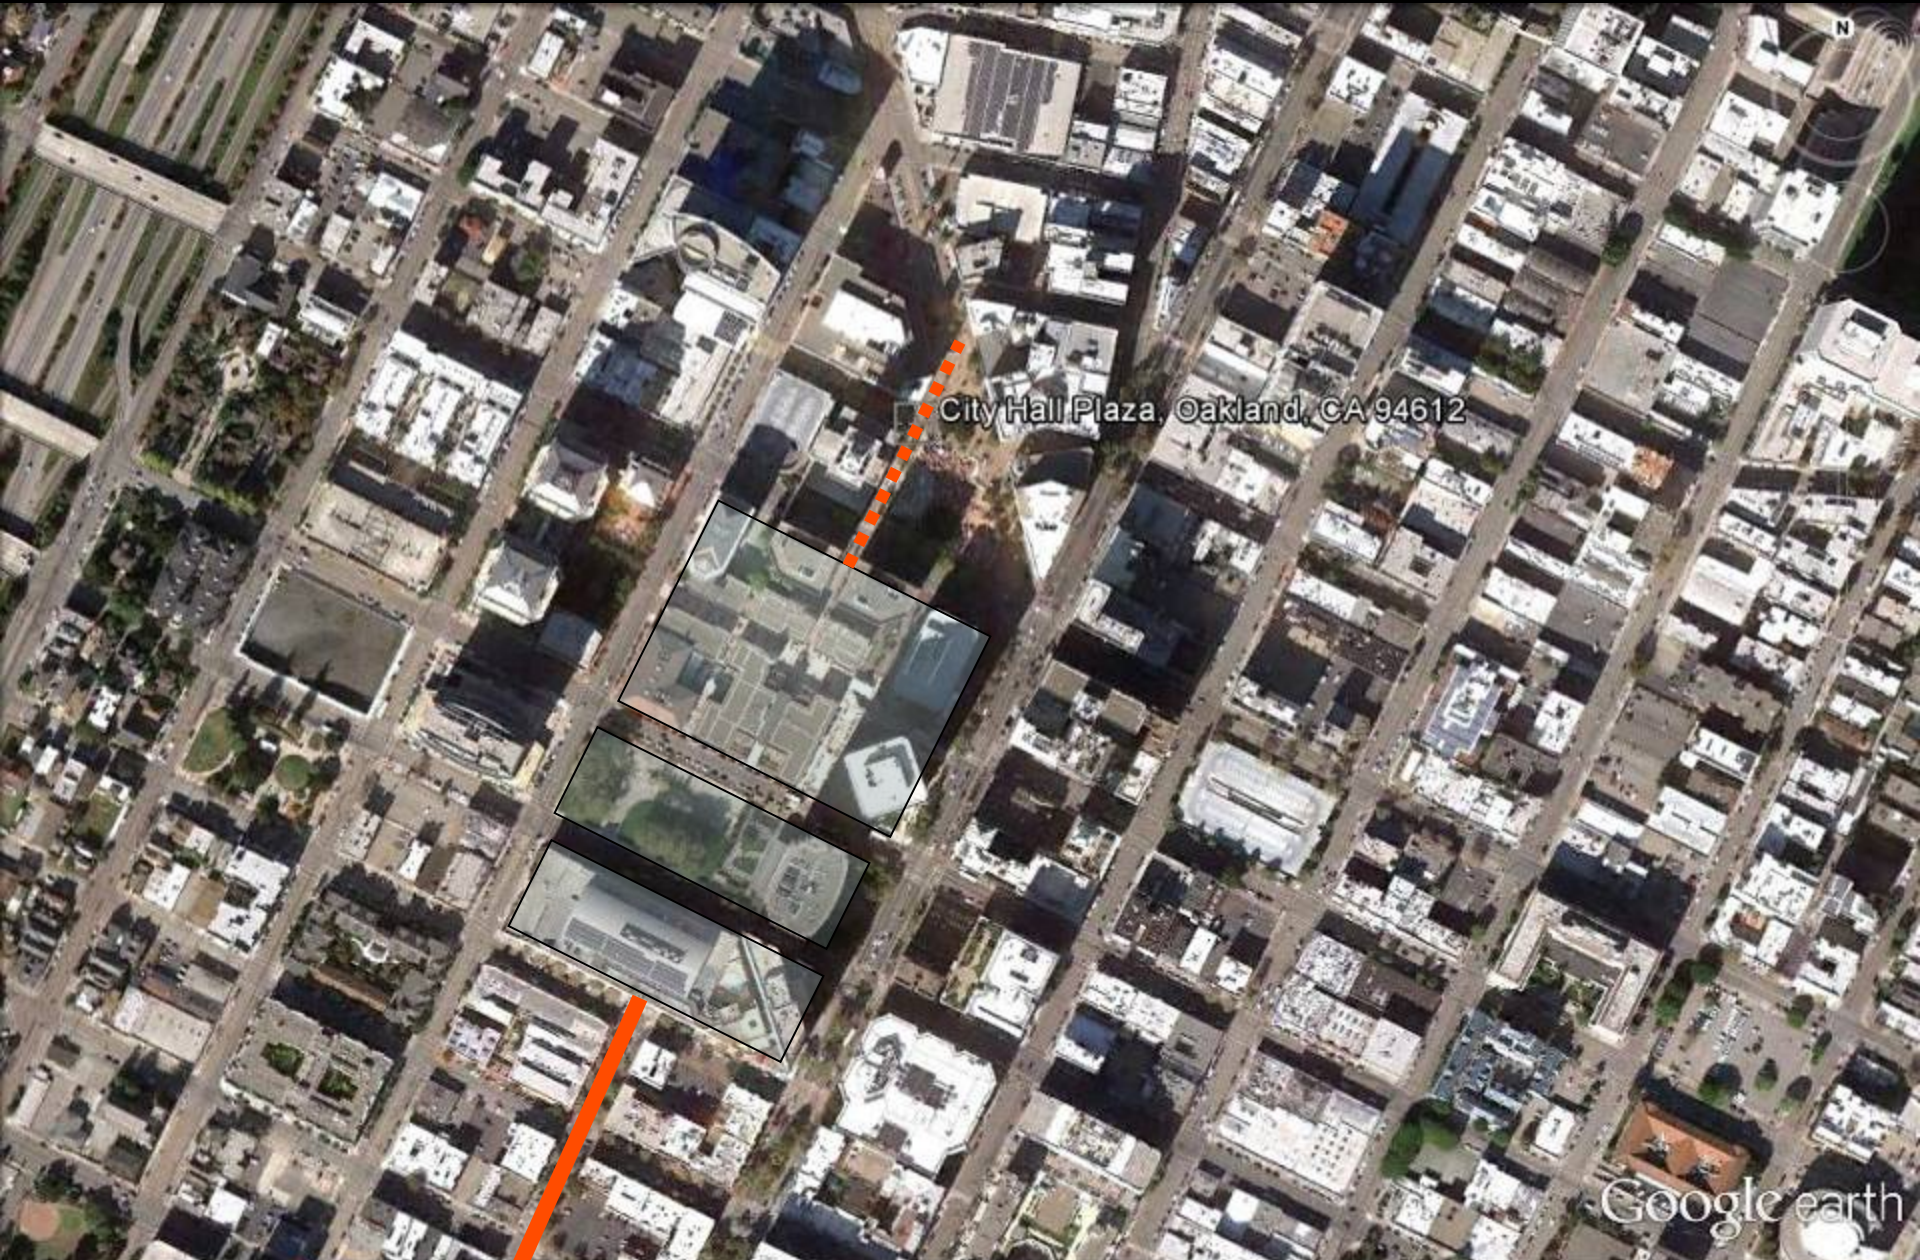

Downtown Tacoma
Mercy Housing

Rear Courtyard

Boston City Hall

Data CSUMB SFML, CA OPC

Image © 2012 TerraMetrics

Google earth

Imagery Date: 10/29/2011

37°45'20.80" N 122°16'47.87" W elev -4 ft

Eye alt - 23.44 mi

Oakland and Berkeley Cal

City Hall Plaza, Oakland, CA 94612

Google earth

Google earth

500

2001

2009